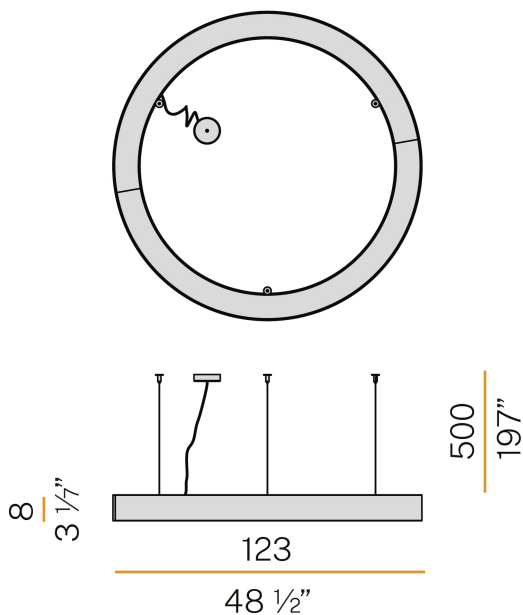

Technical drawing